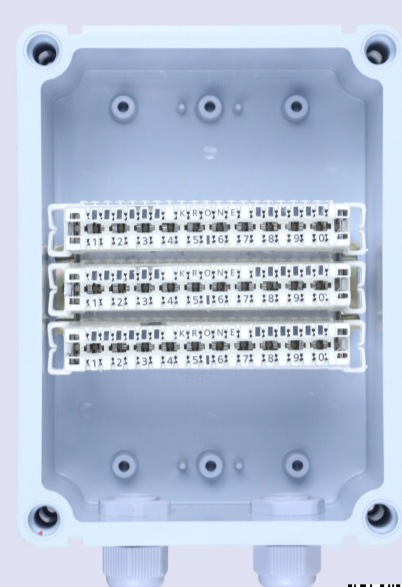

PRODUCT RANGE

744285171962

30 Pair Krone Module Box ABS Grey

(SKU10263) - 40 Pcs per carton

Price (GST & Freight Extra)

Retail	₹655/-
MOQ 10K	₹600/-
MOQ 50K	₹545/-
MOQ 200K	₹545/-

Specification

Enclosure	- 140 x 190 x 100mm IP67
Gland	- PG13.5 (2x) - Sibass
Standard	- IP67, IK08 (For Enclosure)
Krone	- 30 Pair
Material	- ABS (HB-92)

For Download Click or Scan

Buy Online

Test Report

Data Sheet

Product Drawing

Product Video