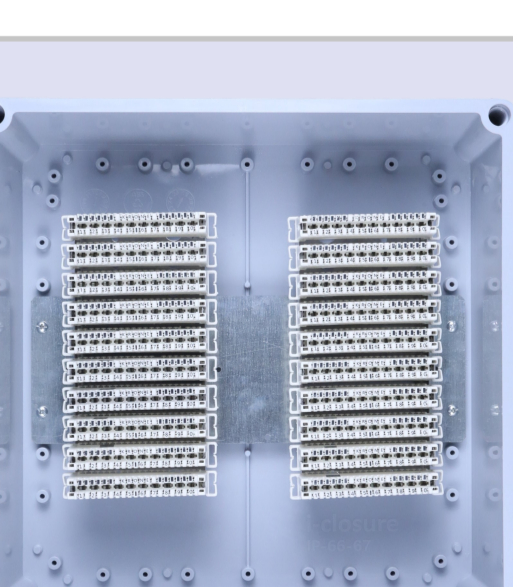

744285095015

200 Pair Krone Module Box ABS Grey

(SKU10261) - 4 Pcs per carton

Price (GST & Freight Extra)

Retail	₹3945/-
MOQ 10K	₹3615/-
MOQ 50K	₹3285/-
MOQ 200K	₹3285/-

Specification

Enclosure	- 400 x 400 x 160mm IP67
Gland	- PG13.5 (8x) - Sibass
Standard	- IP67, IK08 (For Enclosure)
Krone	- 200 Pair
Material	- ABS (HB-92)

For Download Click or Scan

Buy Online

Test Report

Data Sheet

Product Drawing

Product Video