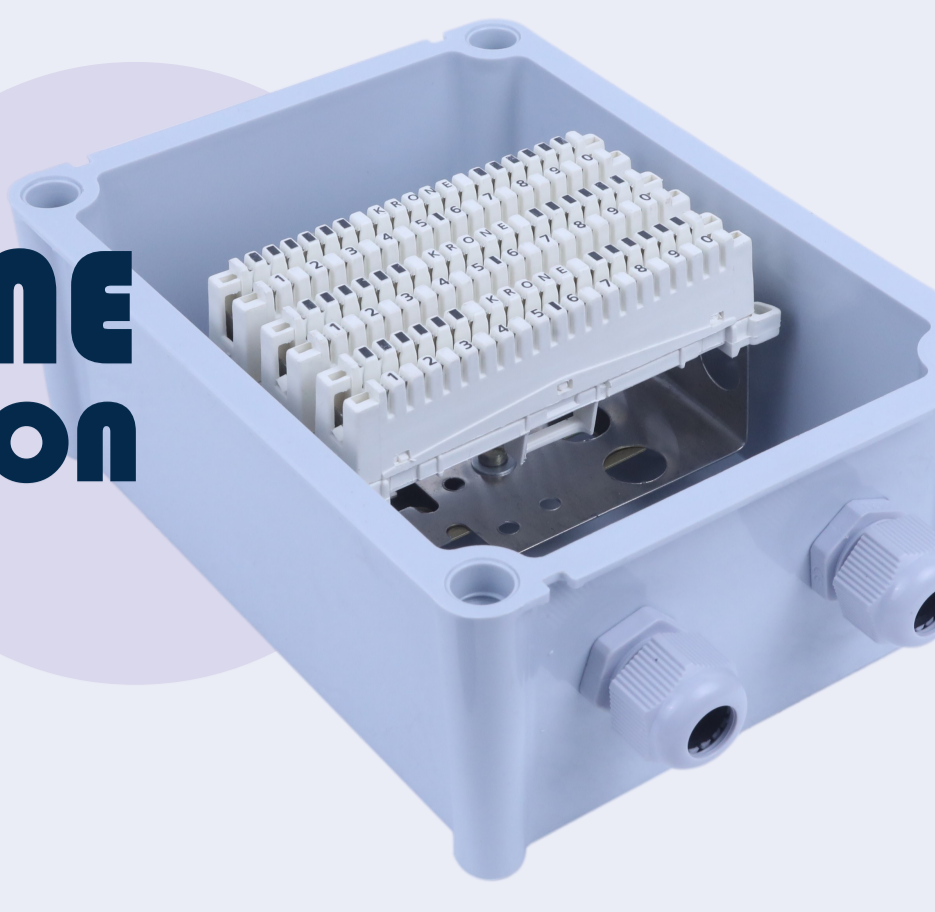

TELEPHONE DISTRIBUTION BOX

UNMATCHED QUALITY

140 X 190 X 100 MM

210 X 190 X 100 MM

290 X 200 X 130 MM

280 X 280 X 110 MM

400 X 400 X 160 MM

+91 9904040126

30 Pair Krone Module Box ABS Grey

(SKU10263) - 40 Pcs per carton

Price (GST & Freight Extra)

Retail	₹655/-
MOQ 10K	₹600/-
MOQ 50K	₹545/-
MOQ 200K	₹545/-

Specification

Enclosure	- 140 x 190 x 100mm IP67
Gland	- PG13.5 (2x) - Sibass
Standard	- IP67, IK08 (For Enclosure)
Krone	- 30 Pair
Material	- ABS (HB-92)

For Download Click or Scan

Buy Online

Test Report

Data Sheet

Product Drawing

Product Video

744285345844

50 Pair Krone Module Box ABS Grey

(SKU10265) - 24 Pcs per carton

Price (GST & Freight Extra)

Retail	₹980/-
MOQ 10K	₹900/-
MOQ 50K	₹820/-
MOQ 200K	₹820/-

Specification

Enclosure	- 210 x 190 x 100mm IP67
Gland	- PG13.5 (3x) - Sibass
Standard	- IP67, IK08 (For Enclosure)
Krone	- 50 Pair
Material	- ABS (HB-92)