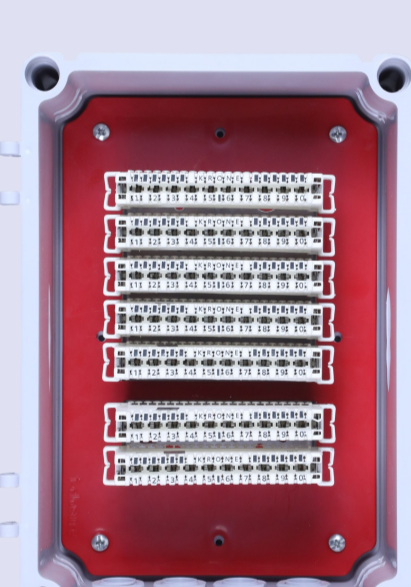

For Download Click or Scan

Buy Online

Test Report

Data Sheet

Product Drawing

Product Video

744285463746

70 Pair Krone Module Box ABS Grey