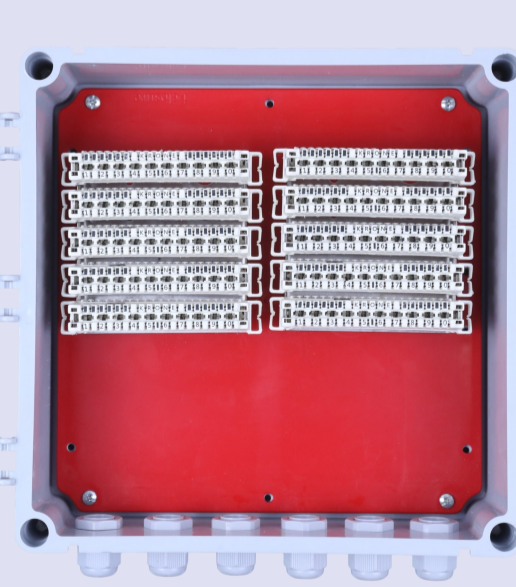

For Download
Click or Scan

Buy Online

Test Report

Data Sheet

Product Drawing

Product Video

100 Pair Krone Module Box ABS Grey

(SKU10260) - 10 Pcs per carton