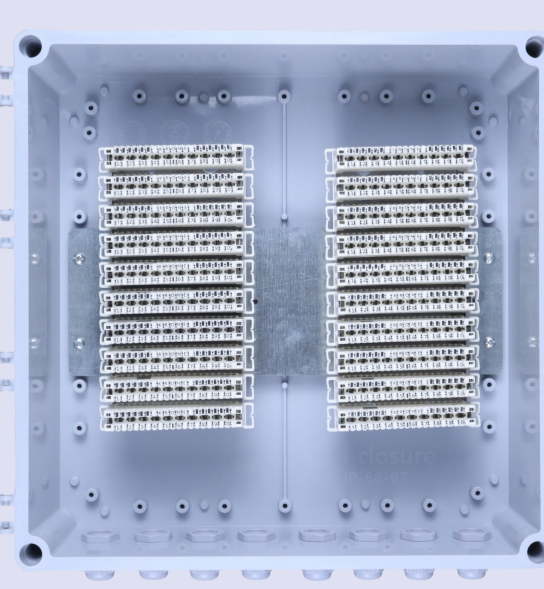

For Download
Click or Scan

Buy Online

Test Report

Data Sheet

Product Drawing

Product Video

200 Pair Krone Module Box ABS Grey

(SKU10261) - 4 Pcs per carton