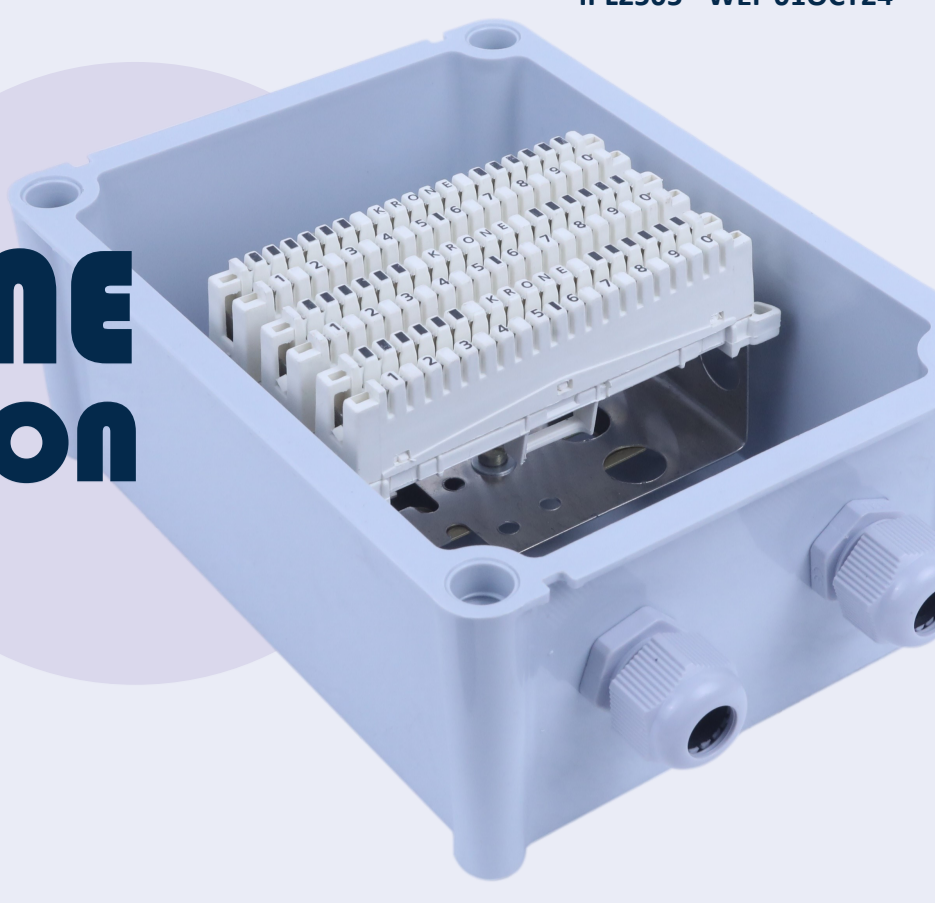

TELEPHONE DISTRIBUTION BOX

UNMATCHED QUALITY

140 X 190 X 100 MM

210 X 190 X 100 MM

290 X 200 X 130 MM

280 X 280 X 110 MM

400 X 400 X 160 MM

+91 9904040126

Info@idisindia.com

www.idisindia.com

Click or Scan For Whatsapp

TRANSPARENT PRICING

FACTORY SUPPLY NO DEALER

IP67 WATERPROOF ENCLOSURE

PRODUCT RANGE

30 Pair Krone Module Box ABS Grey

(SKU10263) - 40 Pcs per carton

Price (GST & Freight Extra)

Retail	₹655/-
1 Carton	₹600/-
10 carton	₹545/-

Specification

Enclosure	- 140 x 190 x 100mm IP67
Gland	- PG13.5 (2x) - Sibass
Standard	- IP67, IK08 (For Enclosure)
Krone	- 30 Pair
Material	- ABS (HB-92)

For Download
Click or Scan

Buy Online

Test Report

Data Sheet

Product Drawing

Product Video

50 Pair Krone Module Box ABS Grey

(SKU10265) - 24 Pcs per carton