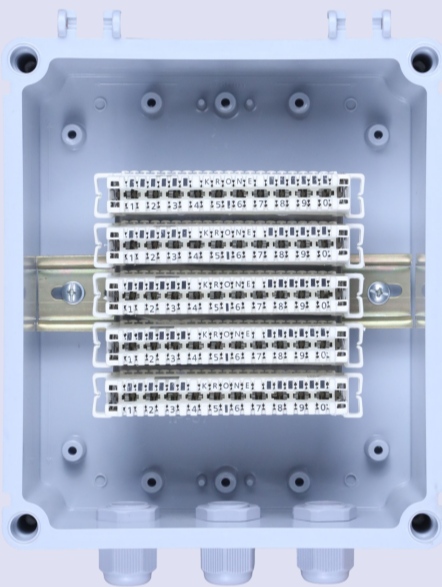

For Download
Click or Scan

Buy Online

Test Report

Data Sheet

Product Drawing

Product Video

50 Pair Krone Module Box ABS Grey

(SKU10265) - 24 Pcs per carton

Price (GST & Freight Extra)

Retail	₹980/-
1 Carton	₹900/-
10 carton	₹820/-

Specification

Enclosure	- 210 x 190 x 100mm IP67
Gland	- PG13.5 (3x) - Sibass
Standard	- IP67, IK08 (For Enclosure)
Krone	- 50 Pair
Material	- ABS (HB-92)