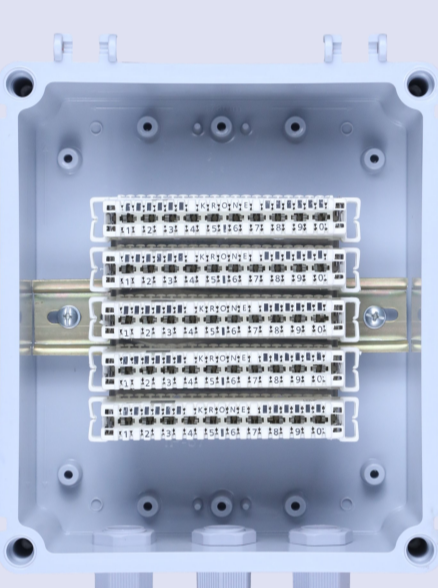

30 Pair Krone Module Box ABS Grey

(SKU10263) - 40 Pcs per carton

Price (GST & Freight Extra)

Retail	₹655/-
MOQ 10K	₹600/-
MOQ 50K	₹545/-
MOQ 200K	₹545/-

Specification

Enclosure	- 140 x 190 x 100mm IP67
Gland	- PG13.5 (2x) - Sibass
Standard	- IP67, IK08 (For Enclosure)
Krone	- 30 Pair
Material	- ABS (HB-92)

For Download Click or Scan

Buy Online

Test Report

Data Sheet

Product Drawing

Product Video

744285345844

50 Pair Krone Module Box ABS Grey

(SKU10265) - 24 Pcs per carton

Price (GST & Freight Extra)

Retail	₹980/-
MOQ 10K	₹900/-
MOQ 50K	₹820/-
MOQ 200K	₹820/-

Specification

Enclosure	- 210 x 190 x 100mm IP67
Gland	- PG13.5 (3x) - Sibass
Standard	- IP67, IK08 (For Enclosure)
Krone	- 50 Pair
Material	- ABS (HB-92)