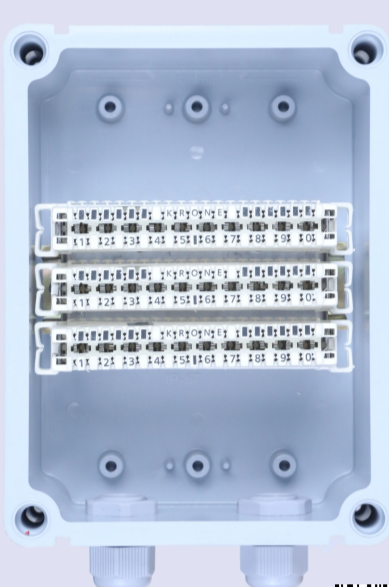

Info@idisindia.com

www.idisindia.com

Click or Scan For Whatsapp

TRANSPARENT PRICING

FACTORY SUPPLY NO DEALER

IP67 WATERPROOF ENCLOSURE

PRODUCT RANGE

30 Pair Krone Module Box ABS Grey

(SKU10263) - 40 Pcs per carton

Price (GST & Freight Extra)

Retail	₹655/-
1 Carton	₹600/-
10 carton	₹545/-

Specification

Enclosure	- 140 x 190 x 100mm IP67
Gland	- PG13.5 (2x) - Sibass
Standard	- IP67, IK08 (For Enclosure)
Krone	- 30 Pair
Material	- ABS (HB-92)

For Download
Click or Scan

Buy Online

Test Report

Data Sheet

Product Drawing

Product Video

50 Pair Krone Module Box ABS Grey

(SKU10265) - 24 Pcs per carton

Price (GST & Freight Extra)

Retail	₹980/-
1 Carton	₹900/-
10 carton	₹820/-

Specification

Enclosure	- 210 x 190 x 100mm IP67
Gland	- PG13.5 (3x) - Sibass
Standard	- IP67, IK08 (For Enclosure)
Krone	- 50 Pair
Material	- ABS (HB-92)