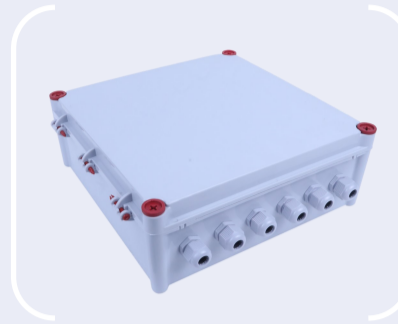

TELEPHONE DISTRIBUTION BOX

UNMATCHED QUALITY

140 X 190 X 100 MM

210 X 190 X 100 MM

290 X 200 X 130 MM

280 X 280 X 110 MM

400 X 400 X 160 MM

+91 9904040126

(SKU10263) - 40 Pcs per carton

Price (GST & Freight Extra)

Retail	₹655/-
1 Carton	₹600/-
10 carton	₹545/-

Specification

Enclosure	- 140 x 190 x 100mm IP67
Gland	- PG13.5 (2x) - Sibass
Standard	- IP67, IK08 (For Enclosure)
Krone	- 30 Pair
Material	- ABS (HB-92)

For Download
Click or Scan

Buy Online

Test Report

Data Sheet

Product Drawing

Product Video

50 Pair Krone Module Box ABS Grey

(SKU10265) - 24 Pcs per carton

Price (GST & Freight Extra)

Retail	₹980/-
1 Carton	₹900/-
10 carton	₹820/-

Specification

Enclosure	- 210 x 190 x 100mm IP67
Gland	- PG13.5 (3x) - Sibass
Standard	- IP67, IK08 (For Enclosure)
Krone	- 50 Pair
Material	- ABS (HB-92)