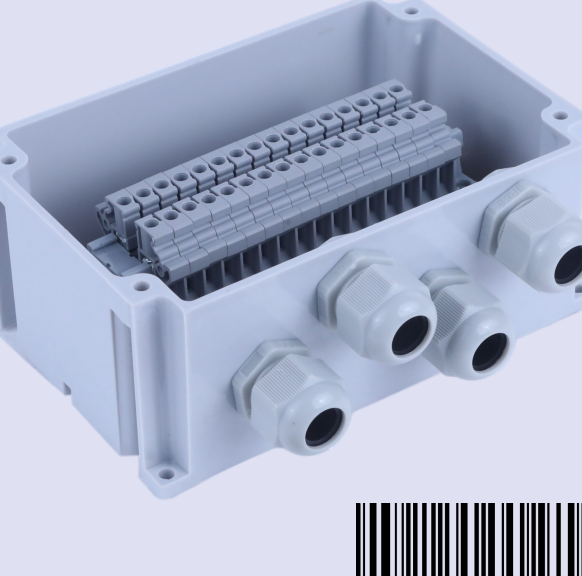

880030465259

16 TERMINAL - 4 SQmm ABS Grey

(ID-1242) - 75 Pcs per carton

Price (GST & Freight Extra)

Retail ₹440/-

1 Carton ₹405/-

10 carton ₹370/-

Specification

Enclosure - 150 x 100 x 70mm

Gland - PG13.5 (4x) - Sibass

Standard - IP67, IK08 (For Enclosure)

Terminal - 4 SQmm - Vital or Elmex

Material - ABS (HB-92)

For Download

Click or Scan

Buy Online

Test Report

Data Sheet

Product Drawing

Product Video