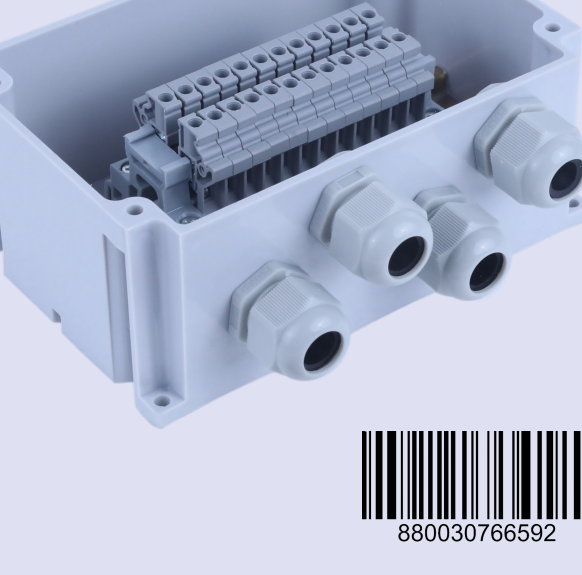

880030766592

12 TERMINAL - 4 SQmm ABS Grey

(ID-1317) - 75 Pcs per carton

Price (GST & Freight Extra)

Retail ₹375/-

1 Carton ₹345/-

10 carton ₹310/-

Specification

Enclosure - 150 x 100 x 70mm

Gland - PG13.5 (4x) - Sibass

Standard - IP67, IK08 (For Enclosure)

Terminal - 4 SQmm - Vital or Elmex

Material - ABS (HB-92)

For Download

Click or Scan

Buy Online

Test Report

Data Sheet

Product Drawing

Product Video