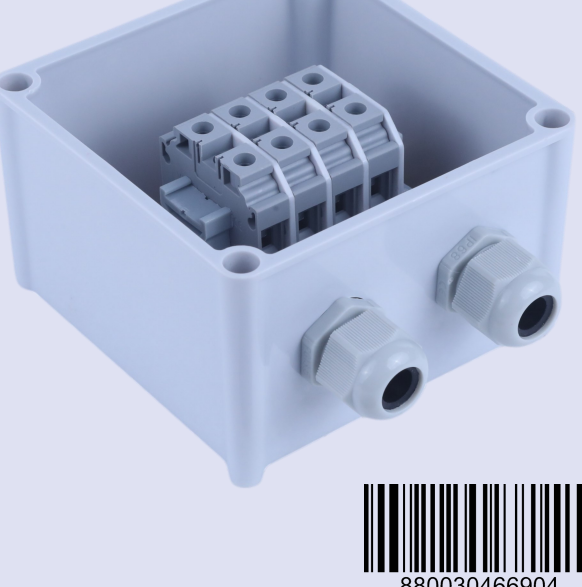

880030466904

4 TERMINAL - 10 SQmm ABS Grey

(ID-1083) - 80 Pcs per carton

Price (GST & Freight Extra)

Retail ₹270/-

1 Carton ₹245/-

10 carton ₹225/-

Specification

Enclosure - 100 x 100 x 80mm

Gland - PG13.5 (2x) - Sibass

Standard - IP67, IK08 (For Enclosure)

Terminal - 10 SQmm - Vital or Elmex

Material - ABS (HB-92)

For Download

Click or Scan

Buy Online

Test Report

Data Sheet

Product Drawing

Product Video