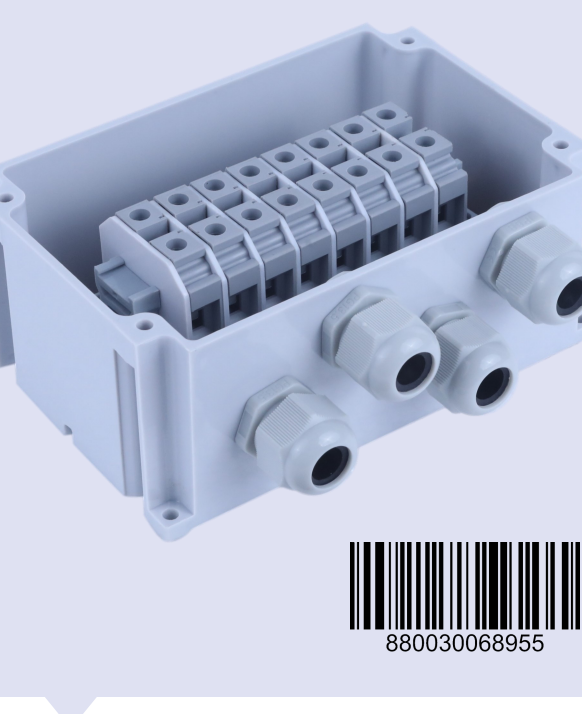

880030068955

8 TERMINAL - 10 SQmm ABS Grey

(ID-1239) - 75 Pcs per carton

Price (GST & Freight Extra)

Retail ₹430/-

1 Carton ₹395/-

10 carton ₹360/-

Specification

Enclosure - 150 x 100 x 70mm

Gland - PG13.5 (4x) - Sibass

Standard - IP67, IK08 (For Enclosure)

Terminal - 10 SQmm - Vital or Elmex

Material - ABS (HB-92)

For Download

Click or Scan

Buy Online

Test Report

Data Sheet

Product Drawing

Product Video